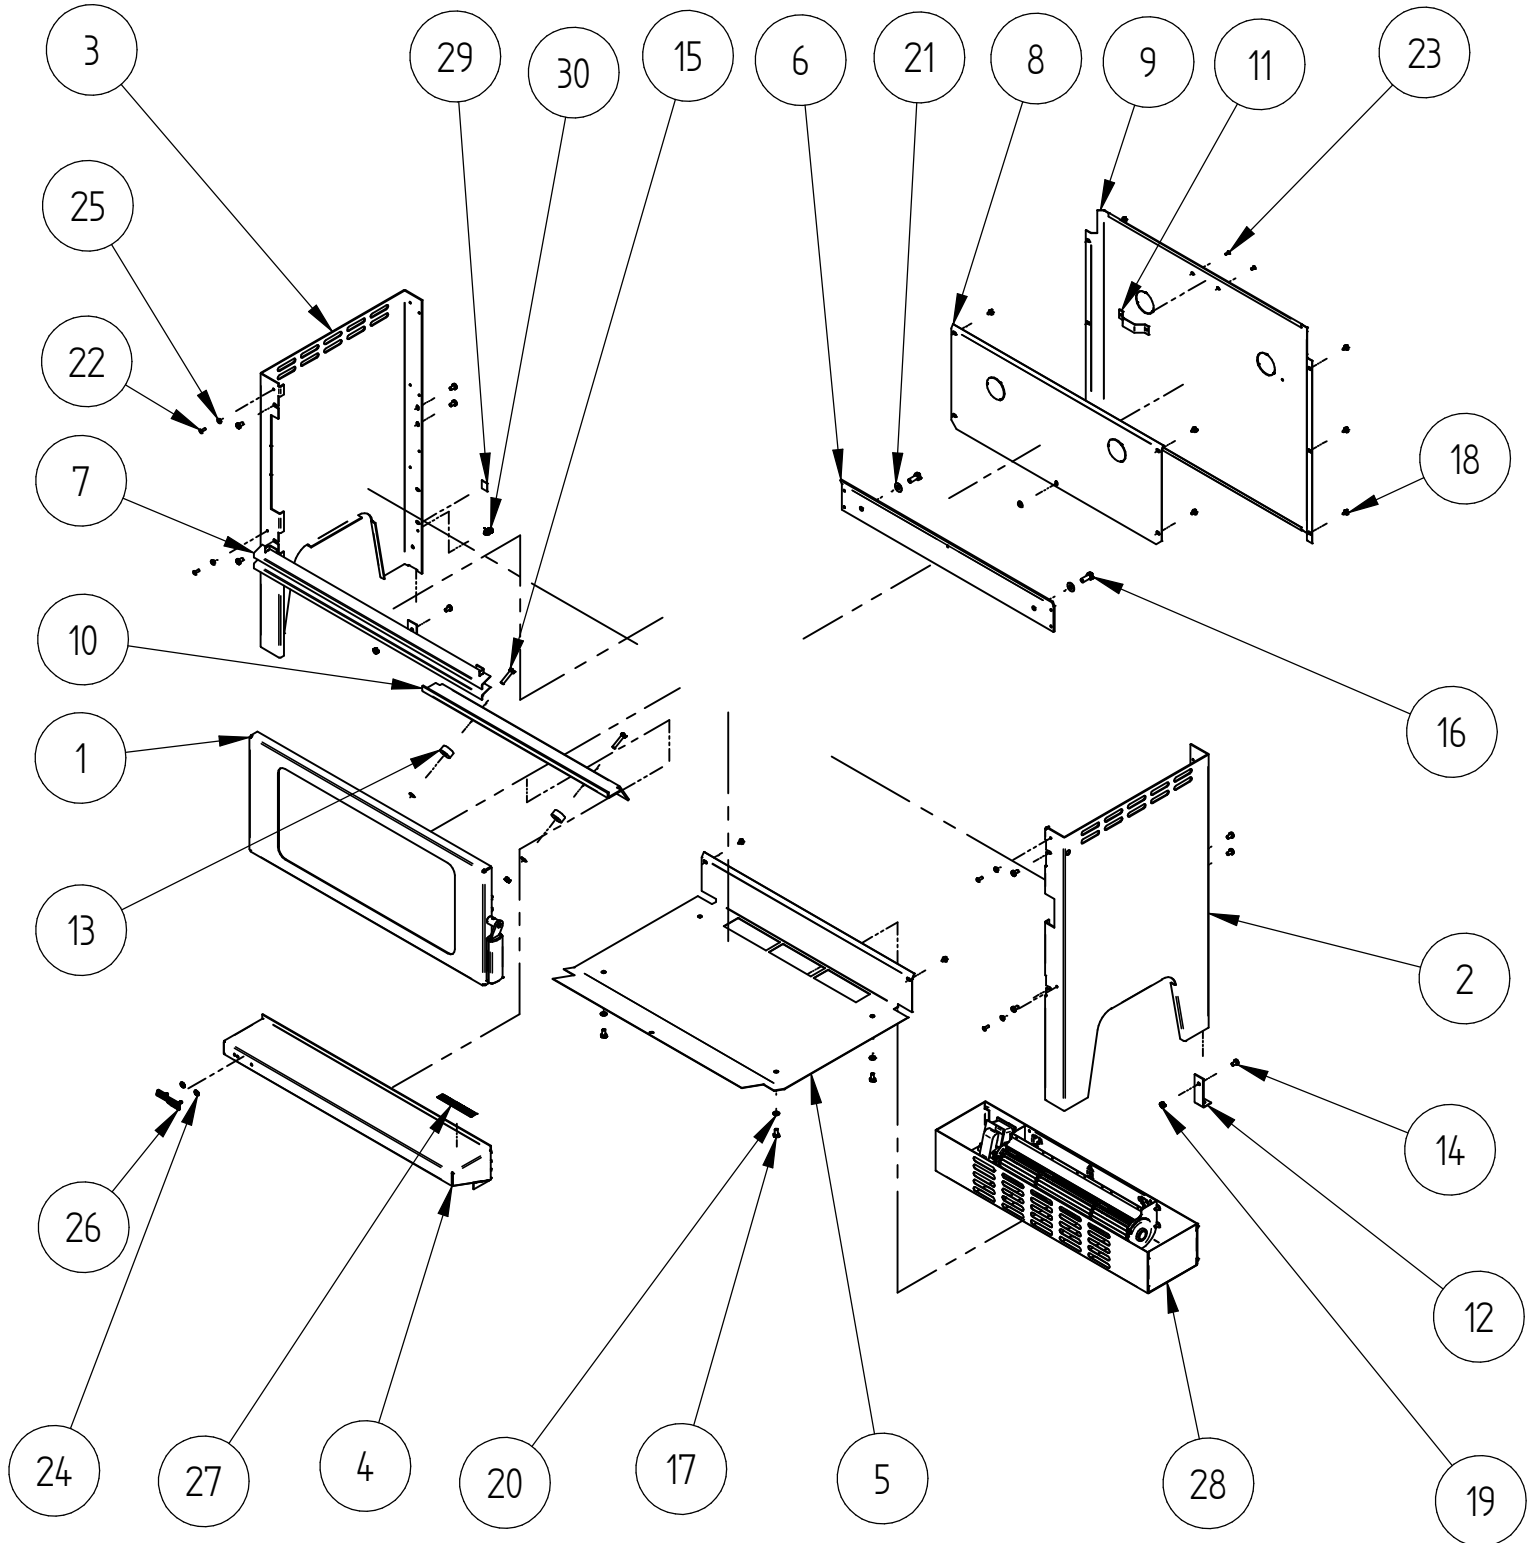

*Manufactured in China

PANELS, DOOR AND PEDESTAL

When ordering PLEASE QUOTE PART ID along with Finish Suffix (if applicable)

PANELS, DOOR AND PEDESTAL						
Item	Part ID	Model(s)			Description	Qty
		587973	987973	992916		
1	994151	V02	V02	V02	DR ASSY COMPL, TALISMAN MET BLK VHT	1
2	994565	V02	V02	V02	PANEL R/H SIDE TALISMAN	1
3	994566	V02	V02	V02	PANEL L/H SIDE TALISMAN	1
4	994567	V02	V02	V02	ONE PIECE, ASH SHELF - TALISMAN	1
5	994571	-	-	-	HEATSHIELD BOTTOM	1
6	994572	-	-	-	SUPPORT RAIL TALISMAN, MET BLK VHT	1
7	994576	V02	V02	V02	LOUVRE ASSY SIZZLER	1
8	994578	-	-	-	HEATSHIELD-REAR, INNER TALISMAN	1
9	994579	-	-	-	HEATSHIELD REAR TALISMAN	1
10	994640	-	-	-	PLATE-BASE AIR TALISMAN	1
11	994642	-	-	-	STAND OFF-REAR PNL TALISMAN,BLK VHT	1
12	MIR00179	-	-	-	MIR SIESMIC BRACKET	2
13	987841	-	-	-	SPACER-BASE, HORIZON	2
14	521045	-	-	-	SCREW; M6X10 PAN POZI BLK	11
15	521059	-	-	-	SCREW; M6X30 HEX ZP	2
16	521066	-	-	-	SCREW; M8X20 HEX ZP	2
17	521075	-	-	-	SCREW; M6X12 HEX ZP	4
18	521635	-	-	-	SCREW; S/T 10GX3/8" HEX FLANGE BLK	12
19	522117	-	-	-	NUT; HEX STD M6 ZP	4
20	523031	-	-	-	WASHER; FLAT M6 ZP	7
21	523034	-	-	-	WASHER; FLAT M8X19X1.6 ZP	2
22	524006	-	-	-	RIVET; 73 AS 5-5	4
23	524010	-	-	-	RIVET; 73 AS 4-3 LONG	2
24	526009	-	-	-	CLIP; STARLOCK M4	2
25	586149	-	-	-	SPACER-FRONT PANEL	4
26	587835	-	-	-	BADGE MASPORT HEATING	1
27	595695	-	-	-	DECAL "BURN ONLY" COMBINED NZ/AUS	1
28	794665*	-	-	-	FAN ASSY TALISMAN PACKED	1
29	585631*	-	-	-	DECAL EARTH	1
30	993789*	-	-	-	EARTH CONNECTION SET R1500 AUS	1