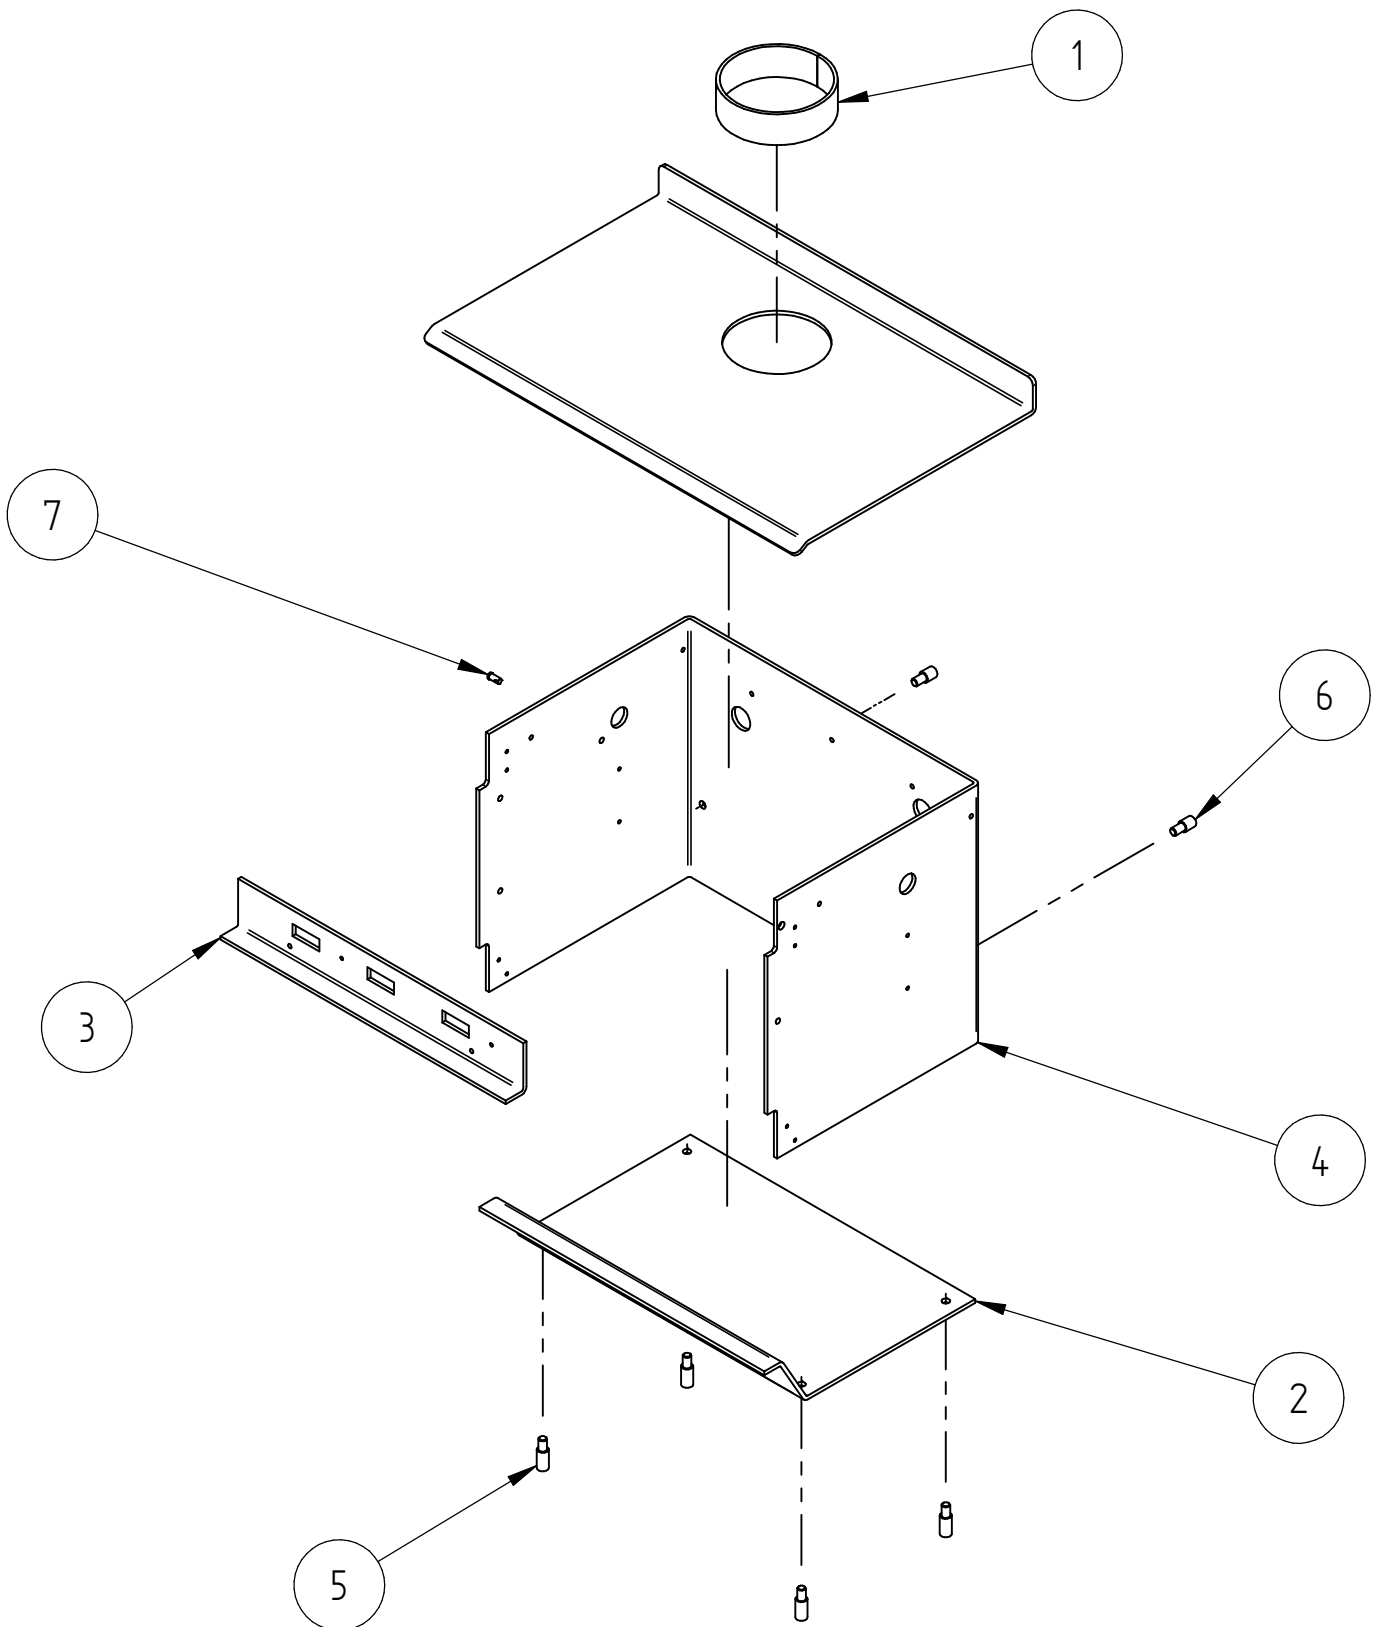

FIREBOX DETAILS

When ordering PLEASE QUOTE PART ID along with Finish Suffix (if applicable)

FIREBOX DETAILS: 994615						
Item	Part ID	Model(s)			Description	Qty
		587973	987973	992916		
1	994553	-	-	-	TALISMAN TOP ASSY	1
2	994616	-	-	-	PANEL - BOTTOM F/BOX GUSTO MED	1
3	994617	-	-	-	TOP FRONT PANEL F/B TALISMAN	1
4	994646	-	-	-	FIREBOX WRAP TALISMAN	1
5	594620	-	-	-	SPACER-BASE, TALISMAN	4
6	993229	-	-	-	SPACER-BASE,FIREBOX LE4 PR	2
7	MIC00137	-	-	-	MIC AIRBAR PIN	1

When ordering PLEASE QUOTE PART ID along with Finish Suffix (if applicable)