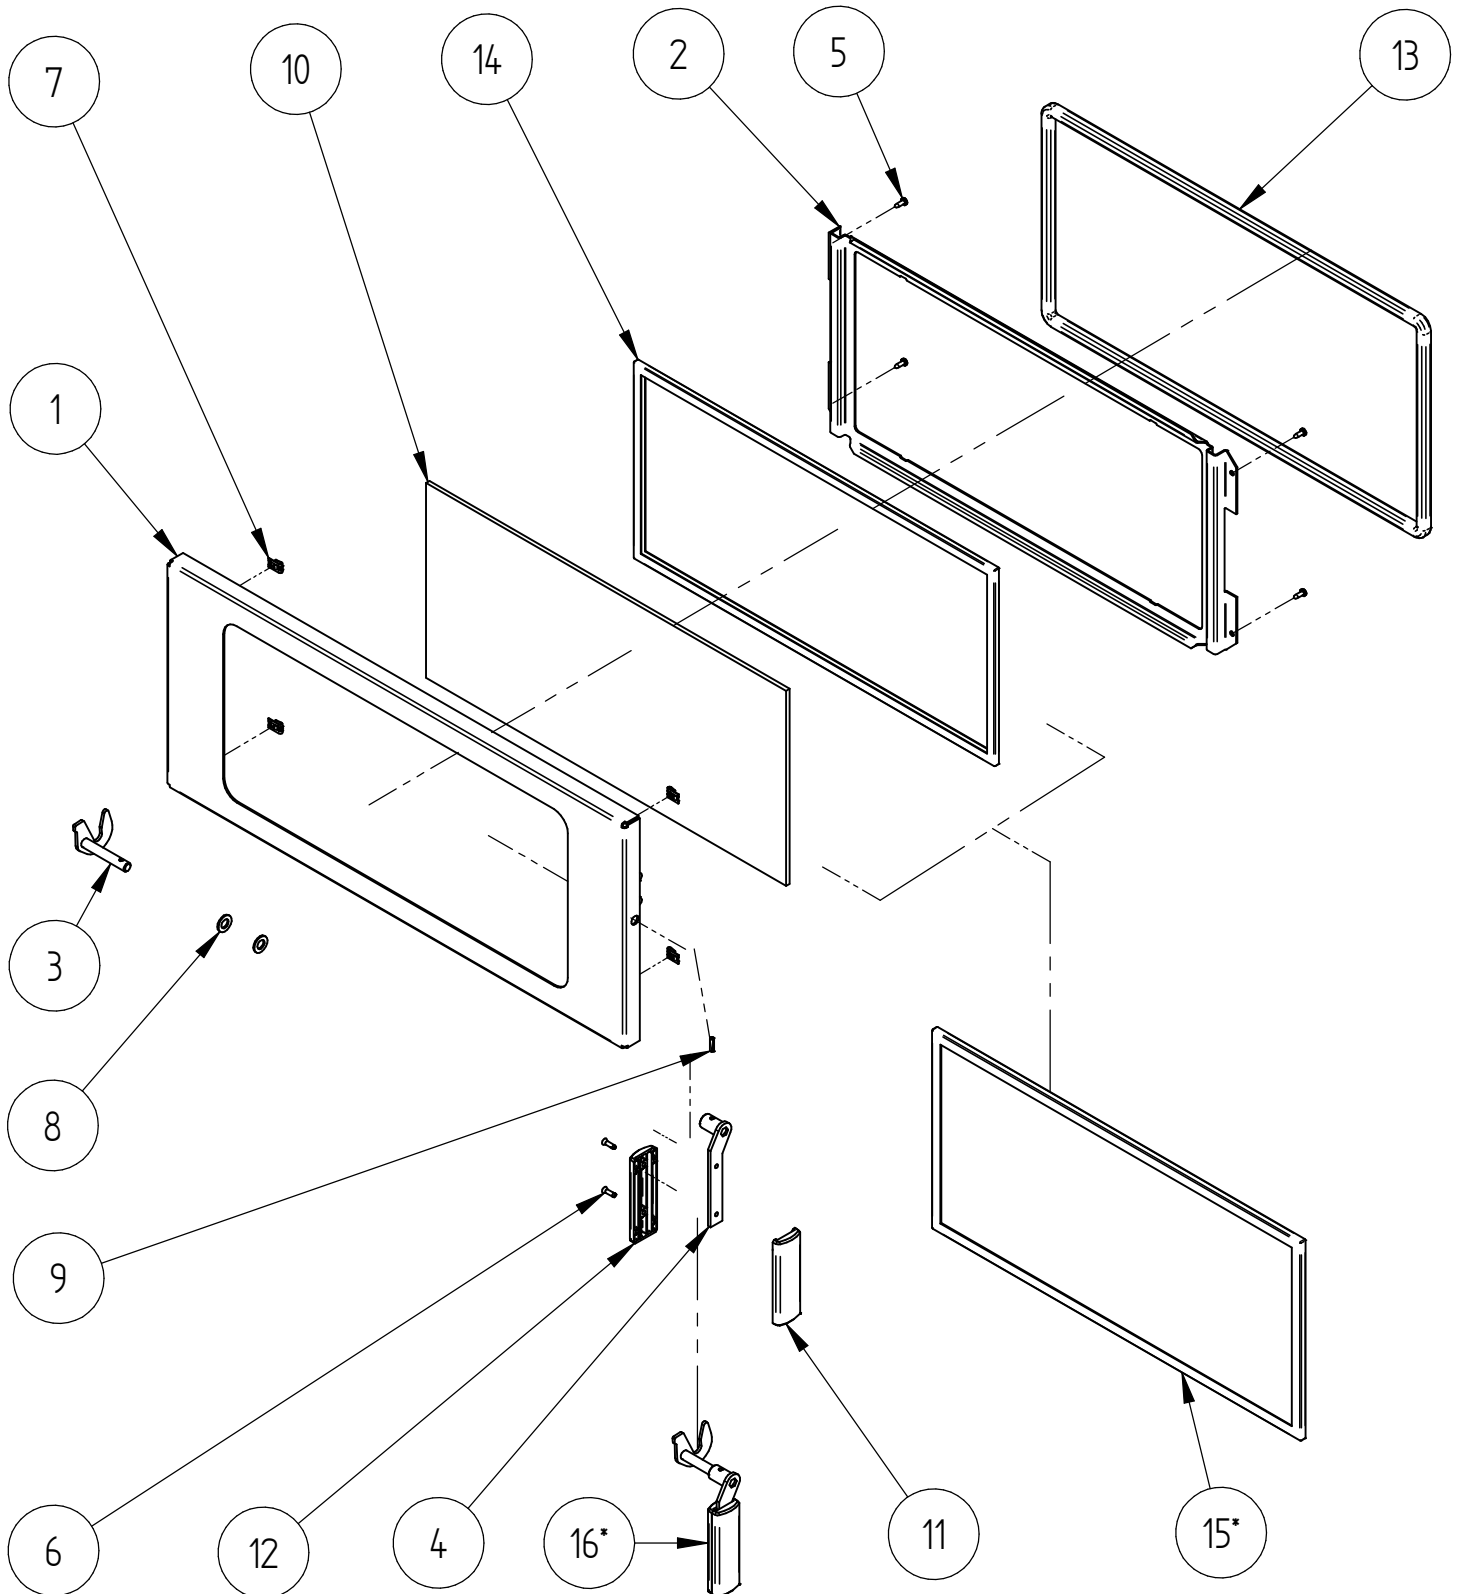

*Optional Sale Kit

When ordering PLEASE QUOTE PART ID along with Finish Suffix (if applicable)

FIREBOX DETAILS

When ordering PLEASE QUOTE PART ID along with Finish Suffix (if applicable)

FIREBOX DETAILS: 994615						
Item	Part ID	Model(s)			Description	Qty
		587973	987973	992916		
1	994553	-	-	-	TALISMAN TOP ASSY	1
2	994616	-	-	-	PANEL - BOTTOM F/BOX GUSTO MED	1
3	994617	-	-	-	TOP FRONT PANEL F/B TALISMAN	1
4	994646	-	-	-	FIREBOX WRAP TALISMAN	1
5	594620	-	-	-	SPACER-BASE, TALISMAN	4
6	993229	-	-	-	SPACER-BASE,FIREBOX LE4 PR	2
7	MIC00137	-	-	-	MIC AIRBAR PIN	1

When ordering PLEASE QUOTE PART ID along with Finish Suffix (if applicable)

DOOR ASSEMBLY

When ordering PLEASE QUOTE PART ID along with Finish Suffix (if applicable)

DOOR ASSEMBLY						
Item	Part ID	Model(s)			Description	Qty
		587973	987973	992916		
		994151V02				
1	986484	V02	V02	V02	LE3/5000/TALISMAN PANEL DOOR ASSY	1
2	986485	-	-	-	RETAINER-GLASS,ALCOAT LE3/5S2	1
3	986530	-	-	-	LATCH DOOR ASSY	1
4	996616	-	-	-	PLATE - HANDLE ASSY	1
5	521619	-	-	-	SCREW; S/T 8GX1/2" PAN POZI ZP	4
6	521650	-	-	-	SCREW, 6GX1/2" S/S TYPE 25 C/S POZI	2
7	522401	-	-	-	NUT; SPIRE SNJ 0116/17/4/6	4
8	523021	-	-	-	WASHER; FLAT M10X19X1.6 ZP	2
9	525001	-	-	-	PIN; TENSION 4X16 BLK	1
10	586486	-	-	-	GLASS-W/FIRE LE 3000/5000 5X518X243 N-ZERO	1
11	593598	-	-	-	I3000 DOOR HANDLE FRONT RH PLASTIC	1
12	593599	-	-	-	DOOR HANDLE REAR L/H PLASTIC	1
13	C15MMDR	-	-	-	DOOR ROPE	1
14	C20MMLT	-	-	-	TAPE ,FLT 3 X 20 LDR AD BLK X 50m ROLL	1
15*	786486	-	-	-	GLASS KIT LE 3000/5000	1
16*	786161	-	-	-	DOOR HANDLE ASSY	1