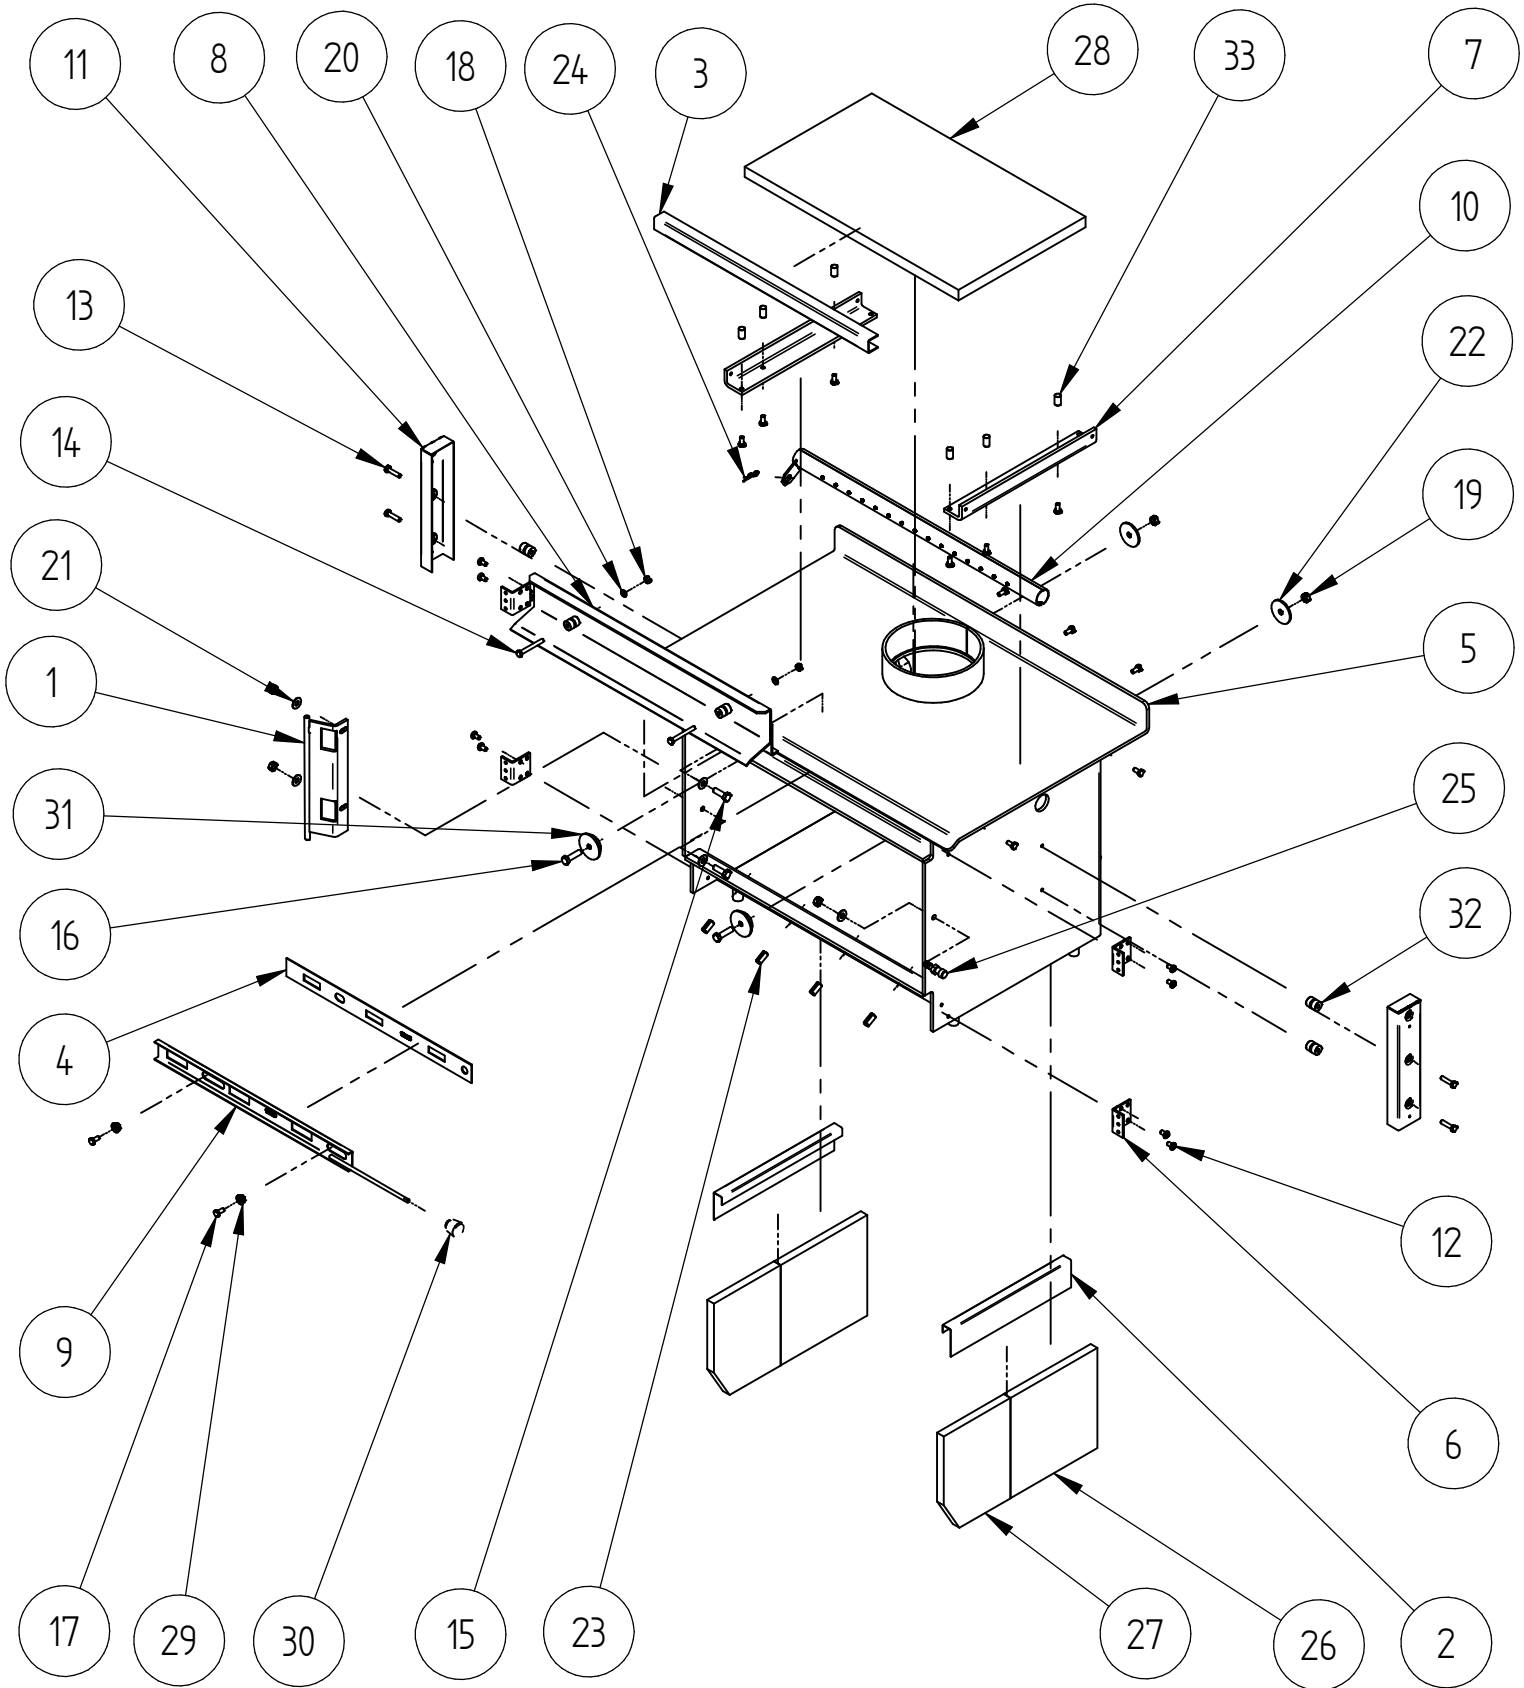

AIRSLIDE, BAFFLE, BRICKS AND FIREBOX

When ordering PLEASE QUOTE PART ID along with Finish Suffix (if applicable)

AIRSLIDE, BAFFLE, BRICKS AND FIREBOX						
Item	Part ID	Model(s)			Description	Qty
		587973	987973	992916		
1	986664	-	-	-	HINGE ASSY LE3/5S2/PANA/VERONA	1
2	987812	-	-	-	CHANNEL BRICK RETAINER LE2000	2
3	993048	-	-	-	CHANEL - BAFFLE REINFORCER	1
4	994563	-	-	-	PLATE,BACK-METER, 'F' TALISMAN	1
5	994615	-	-	-	FIREBOX ASSY-TALISMAN	1
6	994622	-	-	-	BRACKET MOUNTING CAB, GUSTO MED	4
7	994623	-	-	-	BRACKET MOUNTING BOARD TALISMAN	2
8	994627	-	-	-	DEFLECTOR-PRIMARY AIR SUB-ASSY TALISMAN	1
9	994689	-	-	-	SLIDE ASSY -AIR INLET TALISMAN	1
10	994692	-	-	-	TUBE-SEC AIR ASSY,49X3.5 TALISMAN S/S	1
11	HCA00164	-	-	-	HCA SEC AIR CHANNEL	2
12	521045	-	-	-	SCREW; M6X10 PAN POZI BLK	8
13	521058	-	-	-	SCREW; M6X25 HEX ZP	4
14	521061	-	-	-	SCREW; M6X50 HEX ZP	2
15	521067	-	-	-	SCREW; M8X25 HEX ZP	2
16	521068	-	-	-	SCREW; M8X30 HEX ZP	2
17	521075	-	-	-	SCREW; M6X12 HEX ZP	15
18	522117	-	-	-	NUT; HEX STD M6 ZP	2
19	522118	-	-	-	NUT; HEX STD M8 ZP	5
20	523031	-	-	-	WASHER; FLAT M6 ZP	2
21	523034	-	-	-	WASHER; FLAT M8X19X1.6 ZP	5
22	523035	-	-	-	WASHER; FLAT M8X22X3 HVY ZP	2
23	525000	-	-	-	PIN; TENSION 10X20 BLK	4
24	526101	-	-	-	CLIP; R-CLIP 1.8 DIA ST	1
25	586482	-	-	-	PIN-DOOR LATCH LE 3/5S2 BZP	1
26	594583	-	-	-	BOARD-F/B BCK 15MM LE2 04	2
27	594637	-	-	-	BOARD-F/B SDE 15MM TALISMAN	2
28	594638	-	-	-	BOARD-FIREBOX BAFFLE PROMATECT H GUSTO MED	1
29	595091	-	-	-	SPACER - AIR SLIDE, LE PROV	2
30	596551	-	-	-	KNOB- ROUND DIA 25X25-M6	1
31	684089	-	-	-	PLUG, 34DIAPITTS/FATSO/WFIRE	2
32	HBA00129	-	-	-	HBA AIR DEFLECTOR SPACER	4
33	MET00075	-	-	-	MET BRICK RETAINER PIN	9

*Optional Sale Kit

When ordering PLEASE QUOTE PART ID along with Finish Suffix (if applicable)