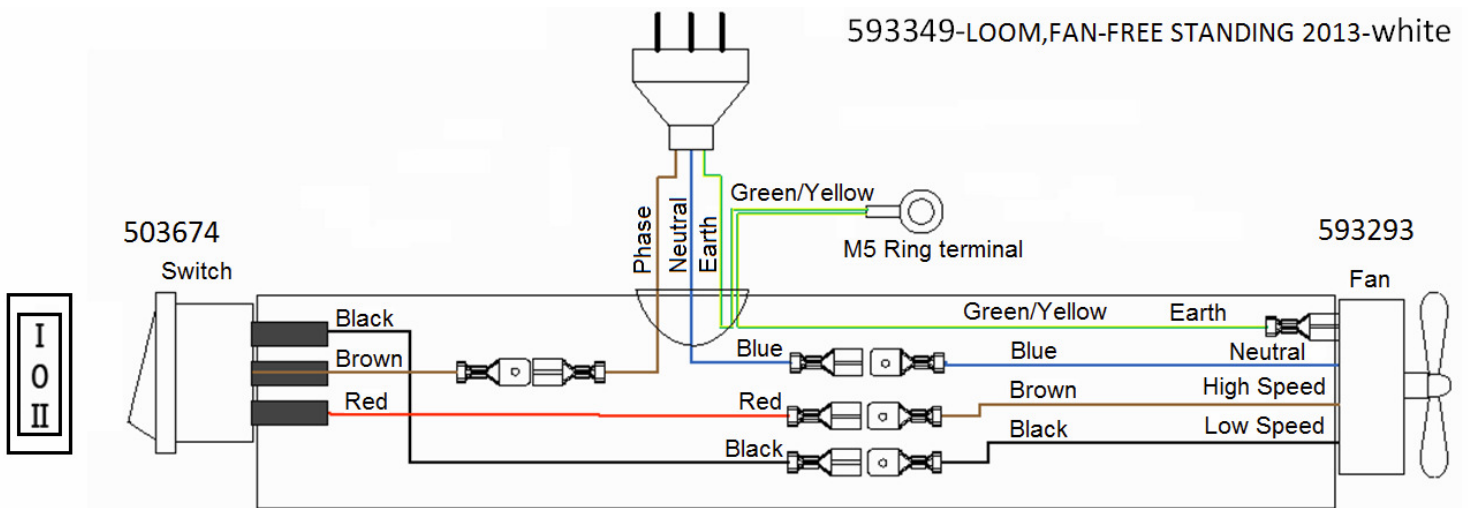

FAN WIRING DIAGRAM W/F FREESTANDING 2013 ONWARDS

When ordering PLEASE QUOTE PART ID along with Finish Suffix (if applicable)