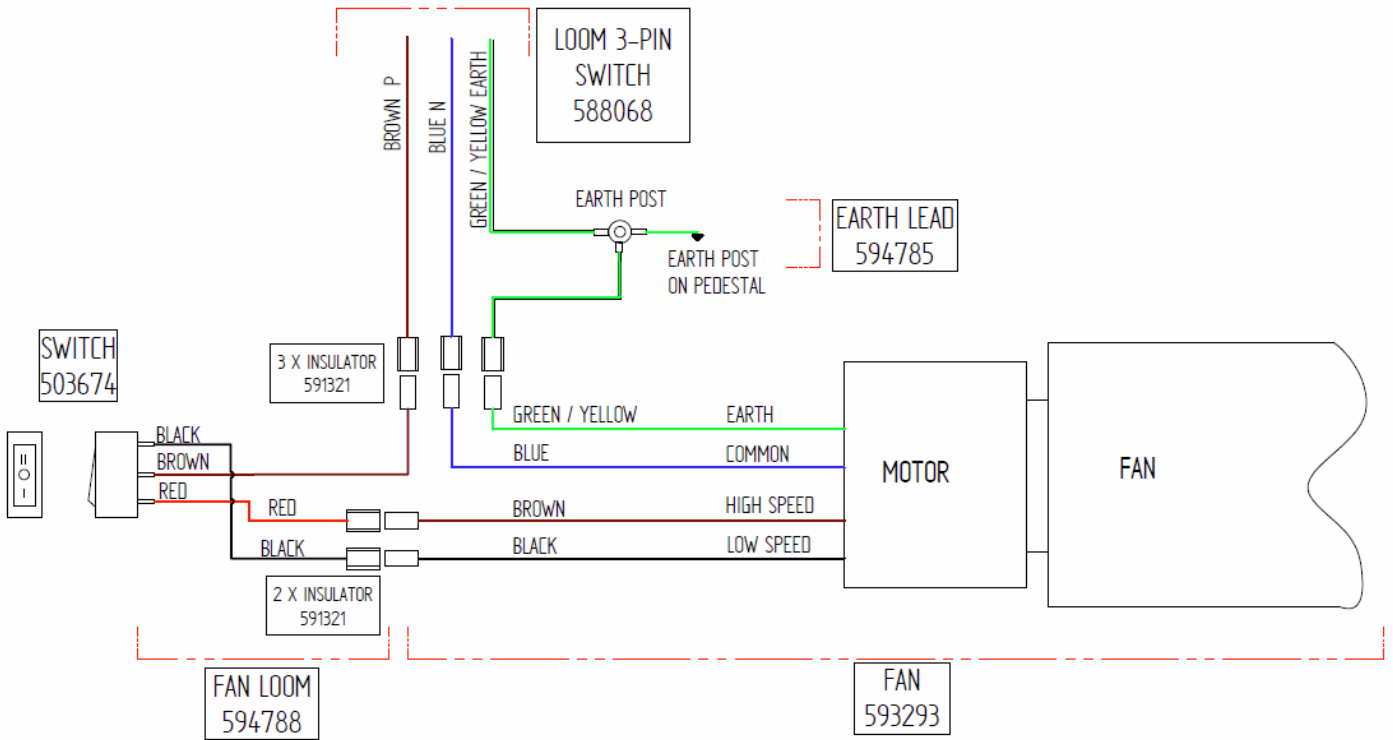

FAN LOOM DIAGRAM

FAN WIRING DIAGRAM W/F FREESTANDING 2011 - 2013 (AUSTRALIAN MODELS ONLY)